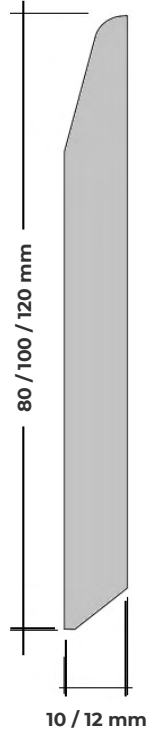

Antrasit / Anthracite

Beyaz / White

1 Paket Metraj (mt) / 1 Package Length in Meters (mt)	Süpürgelik Ebadı / Skirting Size		
	Siyah / Black	Antrasit / Anthracite	Beyaz / White
67,2 mt	–	–	80x10x2800 mm
58,8 mt	80x12x2800 mm	80x12x2800 mm	80x12x2800 mm
44,8 mt	100x10x2800 mm	100x10x2800 mm	100x10x2800 mm
39,2 mt	100x12x2800 mm	100x12x2800 mm	100x12x2800 mm
39,2 mt	120x12x2800 mm	120x12x2800 mm	120x12x2800 mm

SÜPÜRGELİKLER

SKIRTINGS

ELITE JANNA

Siyah / Black

Antrasit / Anthracite

Beyaz / White

1 Paket Metraj (mt) / 1 Package Length in Meters (mt)	Süpürgelik Ebadı / Skirting Size		
	Siyah / Black	Antrasit / Anthracite	Beyaz / White
67,2 mt	—	80x10x2800 mm	80x10x2800 mm
58,8 mt	80x12x2800 mm	80x12x2800 mm	80x12x2800 mm
44,8 mt	100x10x2800 mm	100x10x2800 mm	100x10x2800 mm
39,2 mt	100x12x2800 mm	100x12x2800 mm	100x12x2800 mm
39,2 mt	120x12x2800 mm	120x12x2800 mm	120x12x2800 mm