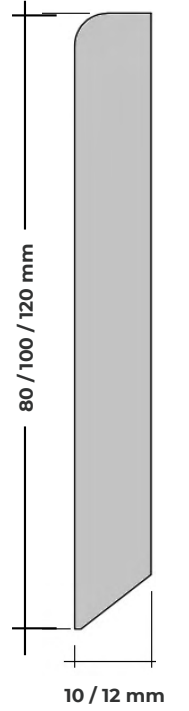

Antrasit / Anthracite

Beyaz / White

1 Paket Metraj (mt) / 1 Package Length in Meters (mt)	Süpürgelik Ebadı / Skirting Size		
	Siyah / Black	Antrasit / Anthracite	Beyaz / White
67,2 mt	–	–	80x10x2800 mm
58,8 mt	80x12x2800 mm	80x12x2800 mm	80x12x2800 mm
44,8 mt	100x10x2800 mm	100x10x2800 mm	100x10x2800 mm
39,2 mt	100x12x2800 mm	100x12x2800 mm	100x12x2800 mm
39,2 mt	120x12x2800 mm	120x12x2800 mm	120x12x2800 mm

SÜPÜRGELİKLER

SKIRTINGS

ELITE JANNA

Siyah / Black

Antrasit / Anthracite

Beyaz / White

1 Paket Metraj (mt) / 1 Package Length in Meters (mt)	Süpürgelik Ebadı / Skirting Size		
	Siyah / Black	Antrasit / Anthracite	Beyaz / White
67,2 mt	—	80x10x2800 mm	80x10x2800 mm
58,8 mt	80x12x2800 mm	80x12x2800 mm	80x12x2800 mm
44,8 mt	100x10x2800 mm	100x10x2800 mm	100x10x2800 mm
39,2 mt	100x12x2800 mm	100x12x2800 mm	100x12x2800 mm
39,2 mt	120x12x2800 mm	120x12x2800 mm	120x12x2800 mm

SÜPÜRGELİKLER

SKIRTINGS

ELITE LEO

Siyah / Black

Antrasit / Anthracite

Beyaz / White

1 Paket Metraj (mt) / 1 Package Length in Meters (mt)	Süpürgelik Ebadı / Skirting Size		
	Siyah / Black	Antrasit / Anthracite	Beyaz / White
67,2 mt	–	–	80x10x2800 mm
58,8 mt	80x12x2800 mm	80x12x2800 mm	80x12x2800 mm
44,8 mt	100x10x2800 mm	100x10x2800 mm	100x10x2800 mm
39,2 mt	100x12x2800 mm	100x12x2800 mm	100x12x2800 mm
39,2 mt	120x12x2800 mm	120x12x2800 mm	120x12x2800 mm