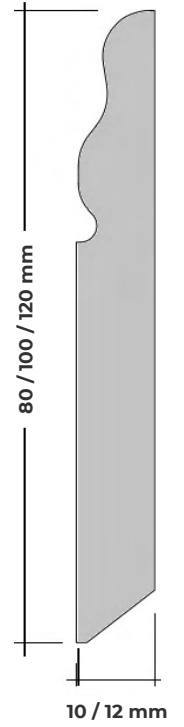

SÜPÜRGELİKLER

SKIRTINGS

ELITE LUX